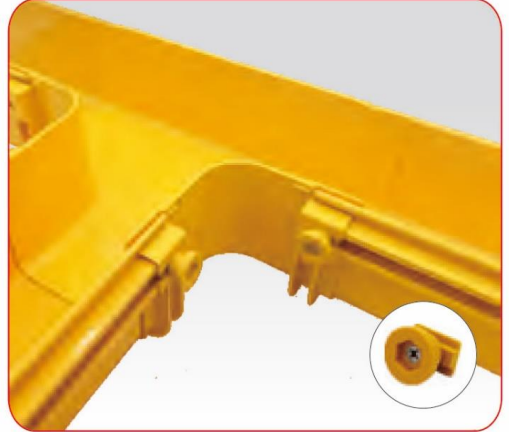

CF300-TEE

Horizontal Tee

Description

Apply to: Horizontal Tee Connecting
Including: ① 1 PC Horizontal Tee
② 15 Sets Screws and nuts
Suit for: 300 Fiber Optic Cable Tray