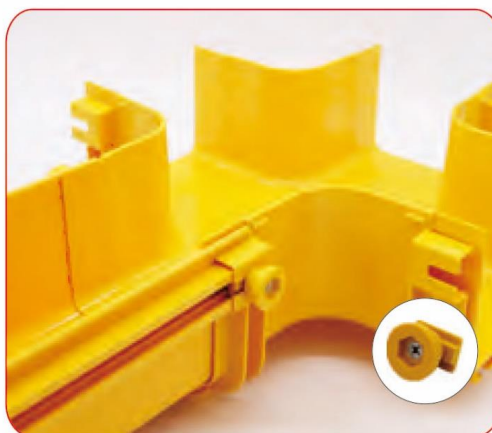

CF240-VTC120

240 to 120 Vertical T

Description

Apply to: 240 to 120 Vertical Tee Connecting
Including: 1 PC 240 to 120 Vertical Tee
Suit for: 120/240 Fiber Optic Cable Tray

CF120-CRS CF240-CRS

Horizontal Cross

Description

Apply to: Horizontal Cross Connecting
Including: ① 1 PC Horizontal Cross
② 16 Sets Screws and nuts
Suit for: 120/240 Fiber Optic Cable Tray

CF300-CRS

Horizontal Cross

Description

Apply to: Horizontal Cross Connecting
Including: ① 1 PC Horizontal Cross
② 20 Sets Screws and nuts
Suit for: 300 Fiber Optic Cable Tray