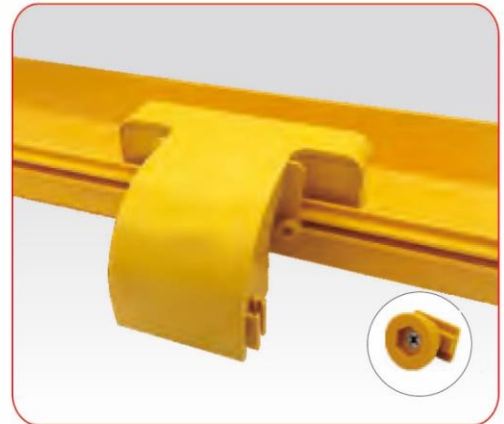

Suit for: 120/240 Fiber Optic Cable Tray

CF300-TTR CF360-TTR

End Cap

Description

Apply to: Sealing of Ends

Including: ① 1 PC End Cap

② 4 Sets Screws

Suit for: 300/360 Fiber Optic Cable Tray

CF-OUT55

Movable Cable Exit Kit With Tube

Description

Apply to: Fiber Optic Cables Down To The Cabinet Down-Conducting and Large Movable Cable Exit Kit Down-Conducting

- Including: ① 1 PC Small Movable Cable Exit Cover
② 1 PC Small Movable Cable Exit Base
③ 1 PC Hose-Fixer ④ 2 Sets Screws and Nuts
⑤ 1 PC Hose, Diameter is 55mm, Length is 800mm

Suit for: 120/240 Fiber Optic Cable Tray

CF-OUT120

Big Movable Cable Exit Kit

Description

Apply to: Large Amount of Fiber Optic Cables Down To The Cabinet

- Including: ① 1 PC Large Movable Cable Exit Cover
② 1 PC Large Movable Cable Exit Base
③ 2 Sets Screws and Nuts