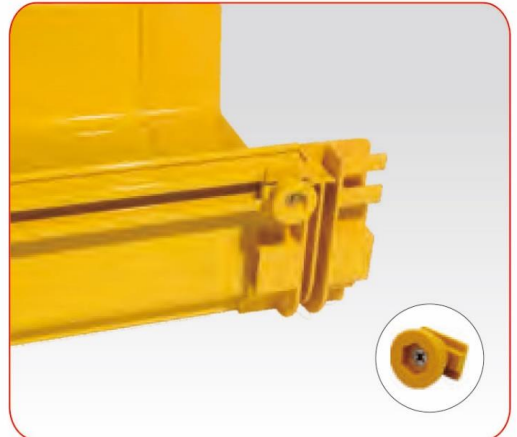

CF120-CNT CF240-CNT

Connector

Description

Apply to: Connecting

Including: ① 1 connector

② 8 Sets Screws

Suit for: 120/240 Fiber Optic Cable Tray

CF300-CNT CF360-CNT

Connector

Description

Apply to: Connecting

Including: ① 1 connector

② 8 Sets Screws

Suit for: 300/360 Fiber Optic Cable Tray

CF120-ELB90 CF240-ELB90

90° Horizontal Bend