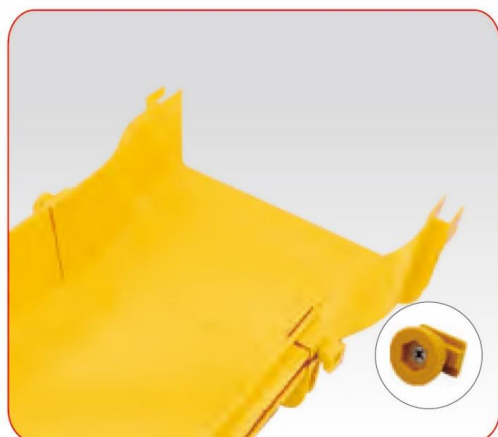

Reducer

Description

Apply to: Horizontal 240 to 120 Reducer Connecting

Including: ① 1 PC 240 to 120 Reducer

② 8 Sets Screws and Nuts

Suit for: 120/240 Fiber Optic Cable Tray

CF300-RDC240

Reducer

Description

Apply to: Horizontal 300 to 240 Reducer Connecting

Including: ① 1 PC 300 to 240 Reducer

② 9 Sets Screws and Nuts

Suit for: 300/240 Fiber Optic Cable Tray

CF120-TSP

Trumpet

Description