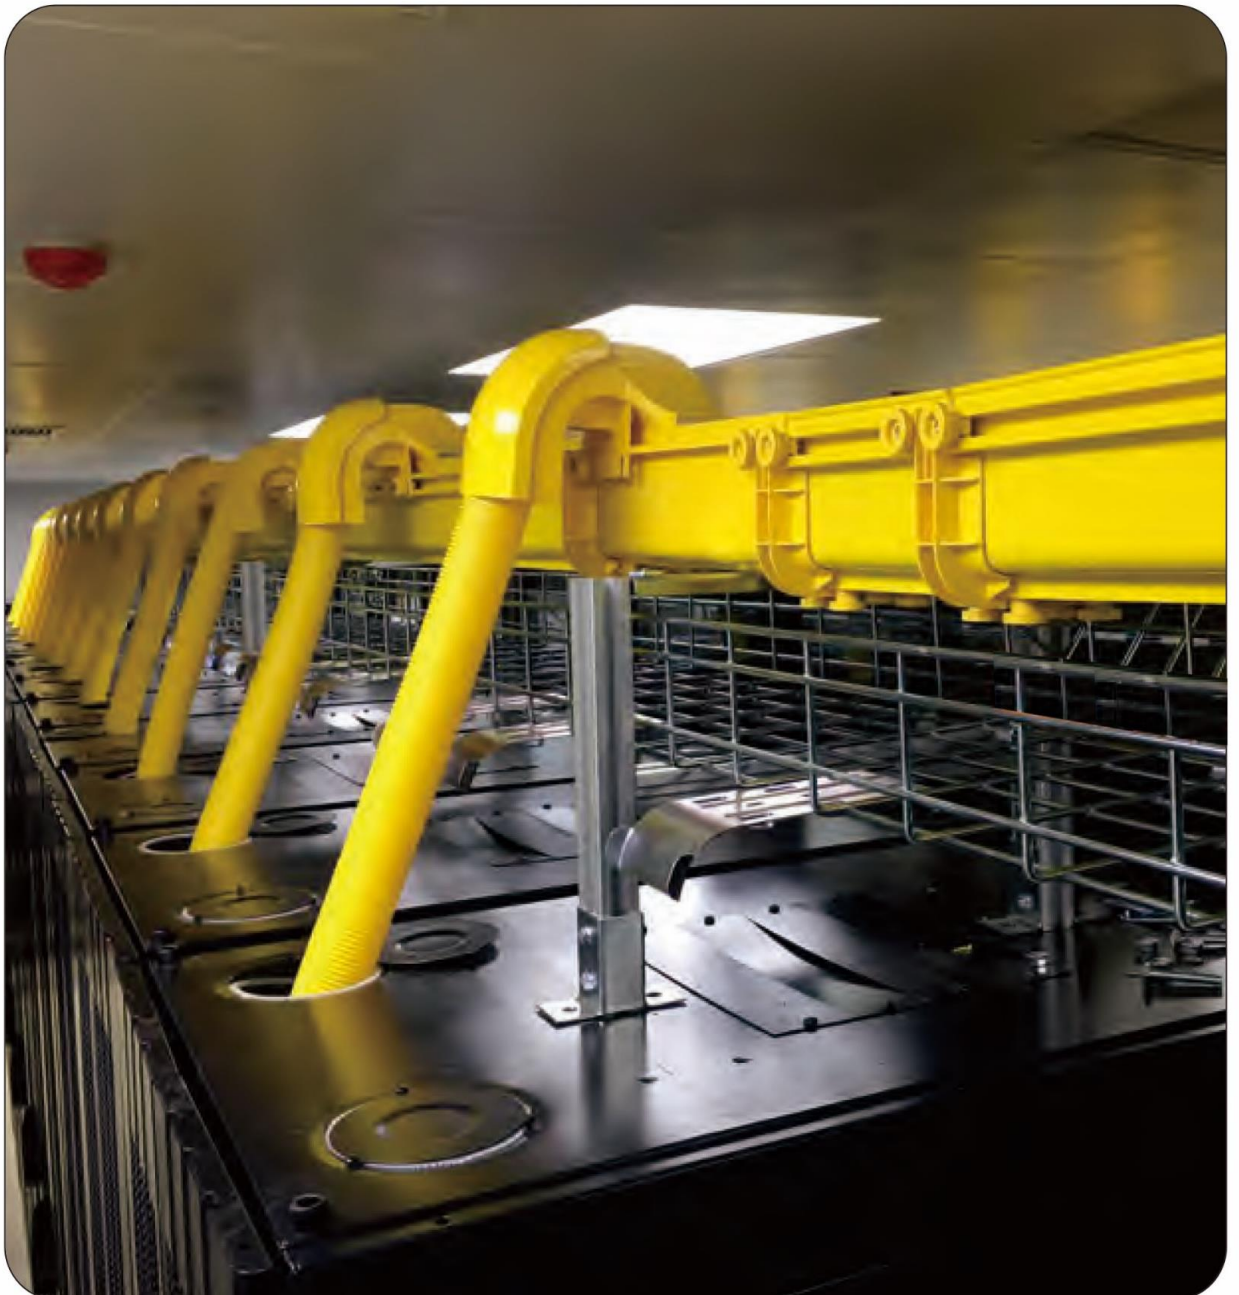

DURATRAY

fiber cable tray

Introduction

1. Fiber duct is a system designed to protect and route fiber optical patch cords, cable assemblies from network cabinet, ODF and other devices.
2. Fiber duct offers ideal solutions for optical raceway requirements and applications with elegant appearance and easy maintenance.
3. Flame-retardant materials rated GB/T2048-2008 FV-0.
4. Materials: 1) Straight Sections: PVC, 2) Other Plastic Parts: ABS