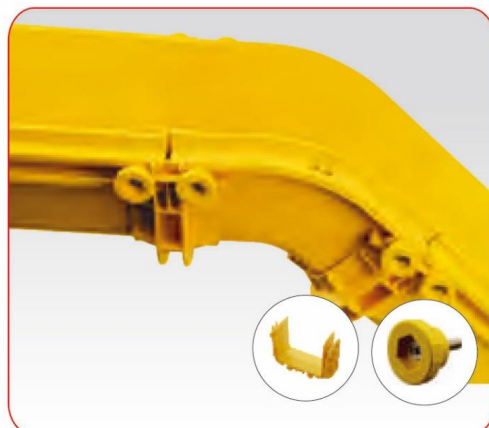

Description

Apply to: 45°External Riser Connecting, Downsloping Connector, It Fits The Use Of Upsloping Connector

Including: 1 PC 45°External Riser

Suit for: 120/240/300/360 Fiber Optic Cable Tray