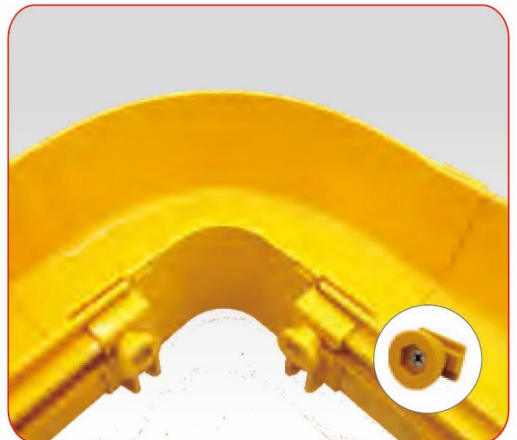

Connector

Description

Apply to: Connecting

Including: ① 1 connector

② 8 Sets Screws

Suit for: 300/360 Fiber Optic Cable Tray

CF120-ELB90 CF240-ELB90

90° Horizontal Bend

Description

Apply to: 90°Horizontal Right - Angled Bend Connecting

Including: ① 1 PC 90°Horizontal Button Bending

② 8 Sets Screws and nuts

Suit for: 120/240 Fiber Optic Cable Tray

CF300-ELB90

90° Horizontal Bend